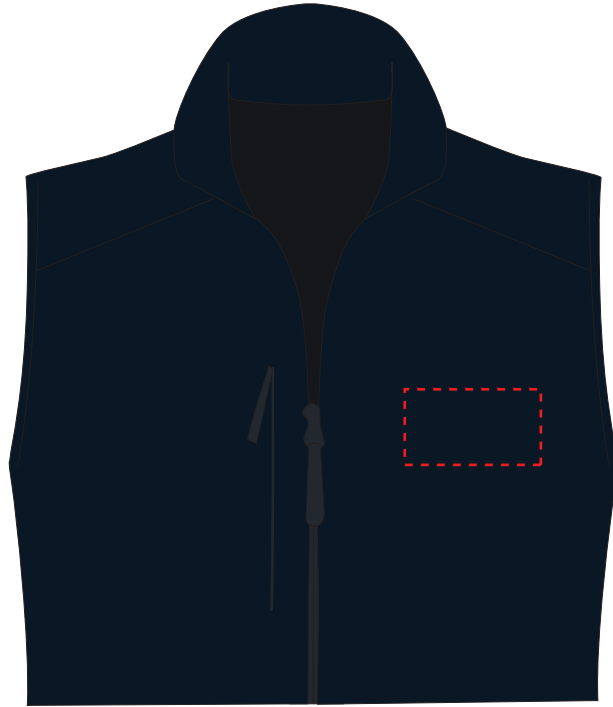

Your Ref:	Quantity:	Product Code: JF0001
Our Ref:	Version: 1	Product Colour: Navy

PRINTING CONCERNS: PRINT MAY DISCOLOUR

PRODUCT INFO: DUE TO THE NATURE OF THE PRODUCT THE PRINT POSITION MAY VARY BY 2 - 3 MM

We stock this item in the following colours

Madeira Thread Colours

- Colour 1
- Colour 1
- Colour 1
- Colour 1

ARTWORK SCALE 20%

ARTWORK SCALE 100%
Max print area 90mm x 50mm

The dashed line is to demonstrate print area and will not appear on your printed item